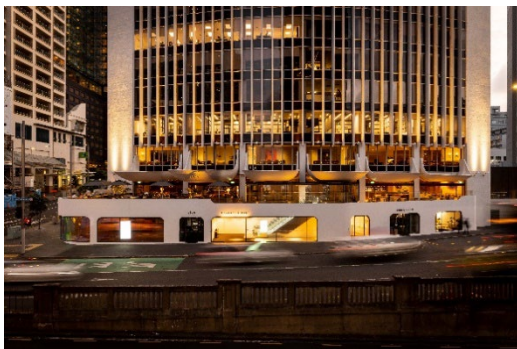

Contractor: Mckee Fehl Contractors

**1 Albert Street, Auckland**

COMMERCIAL OFFICE PROPERTY AWARD (BEST IN CATEGORY)

HERITAGE & ADAPTIVE REUSES PROPERTY AWARD  
(EXCELLENCE)

Date Completed: 2021

Architect: Ignite Architects